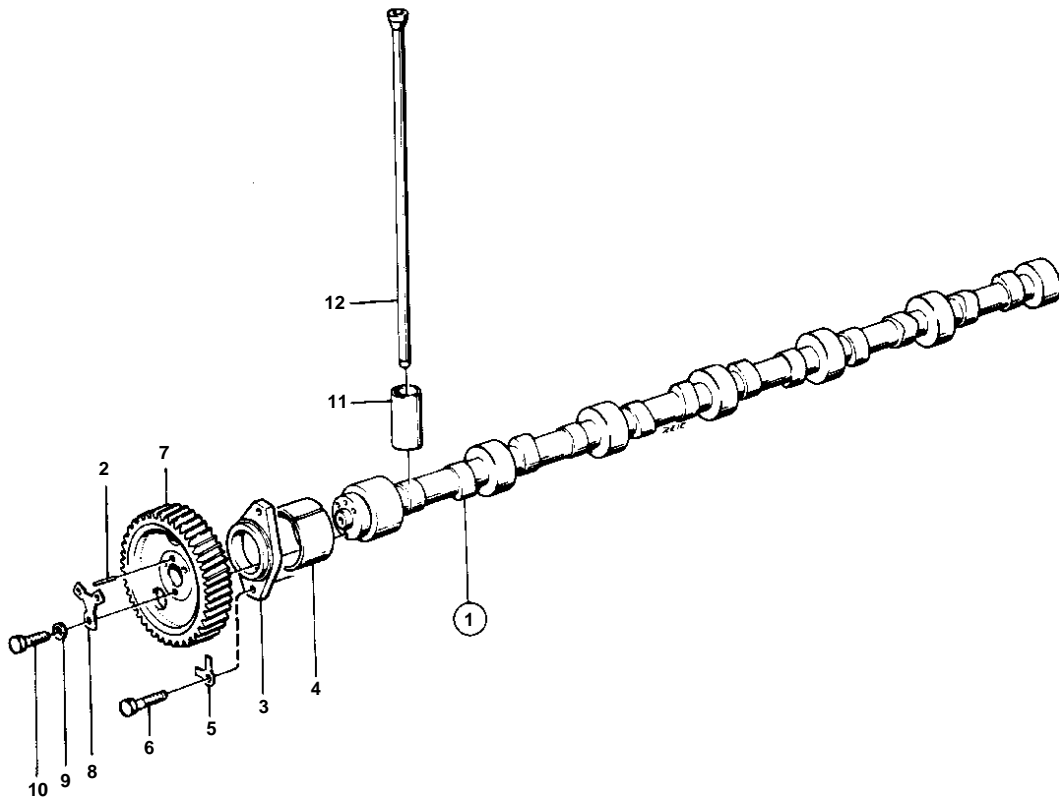

TID121FP,TID121FG

5461

TID121FP,TID121FG

REF	PART NO.	QTY	DESCRIPTION	SEE SEC.	NOTES
1	468723	1	Camshaft		
2	950558	1	• Pin		
3	469324	1	Flange		
4		1	BUSHING	02A-0325	
5	942336	2	Spring washer		
6	940115	2	Screw		
7	423079	1	Gear	02A-0760	
			Bulletin 45-01	45-01-EN	Timing Gears, 71, 100, 121
8	467052	1	Lock washer		
9	467055	3	Washer		
10	940128	3	Screw		
11	1545540	12	Tappet		
12	423021	12	Push rod		